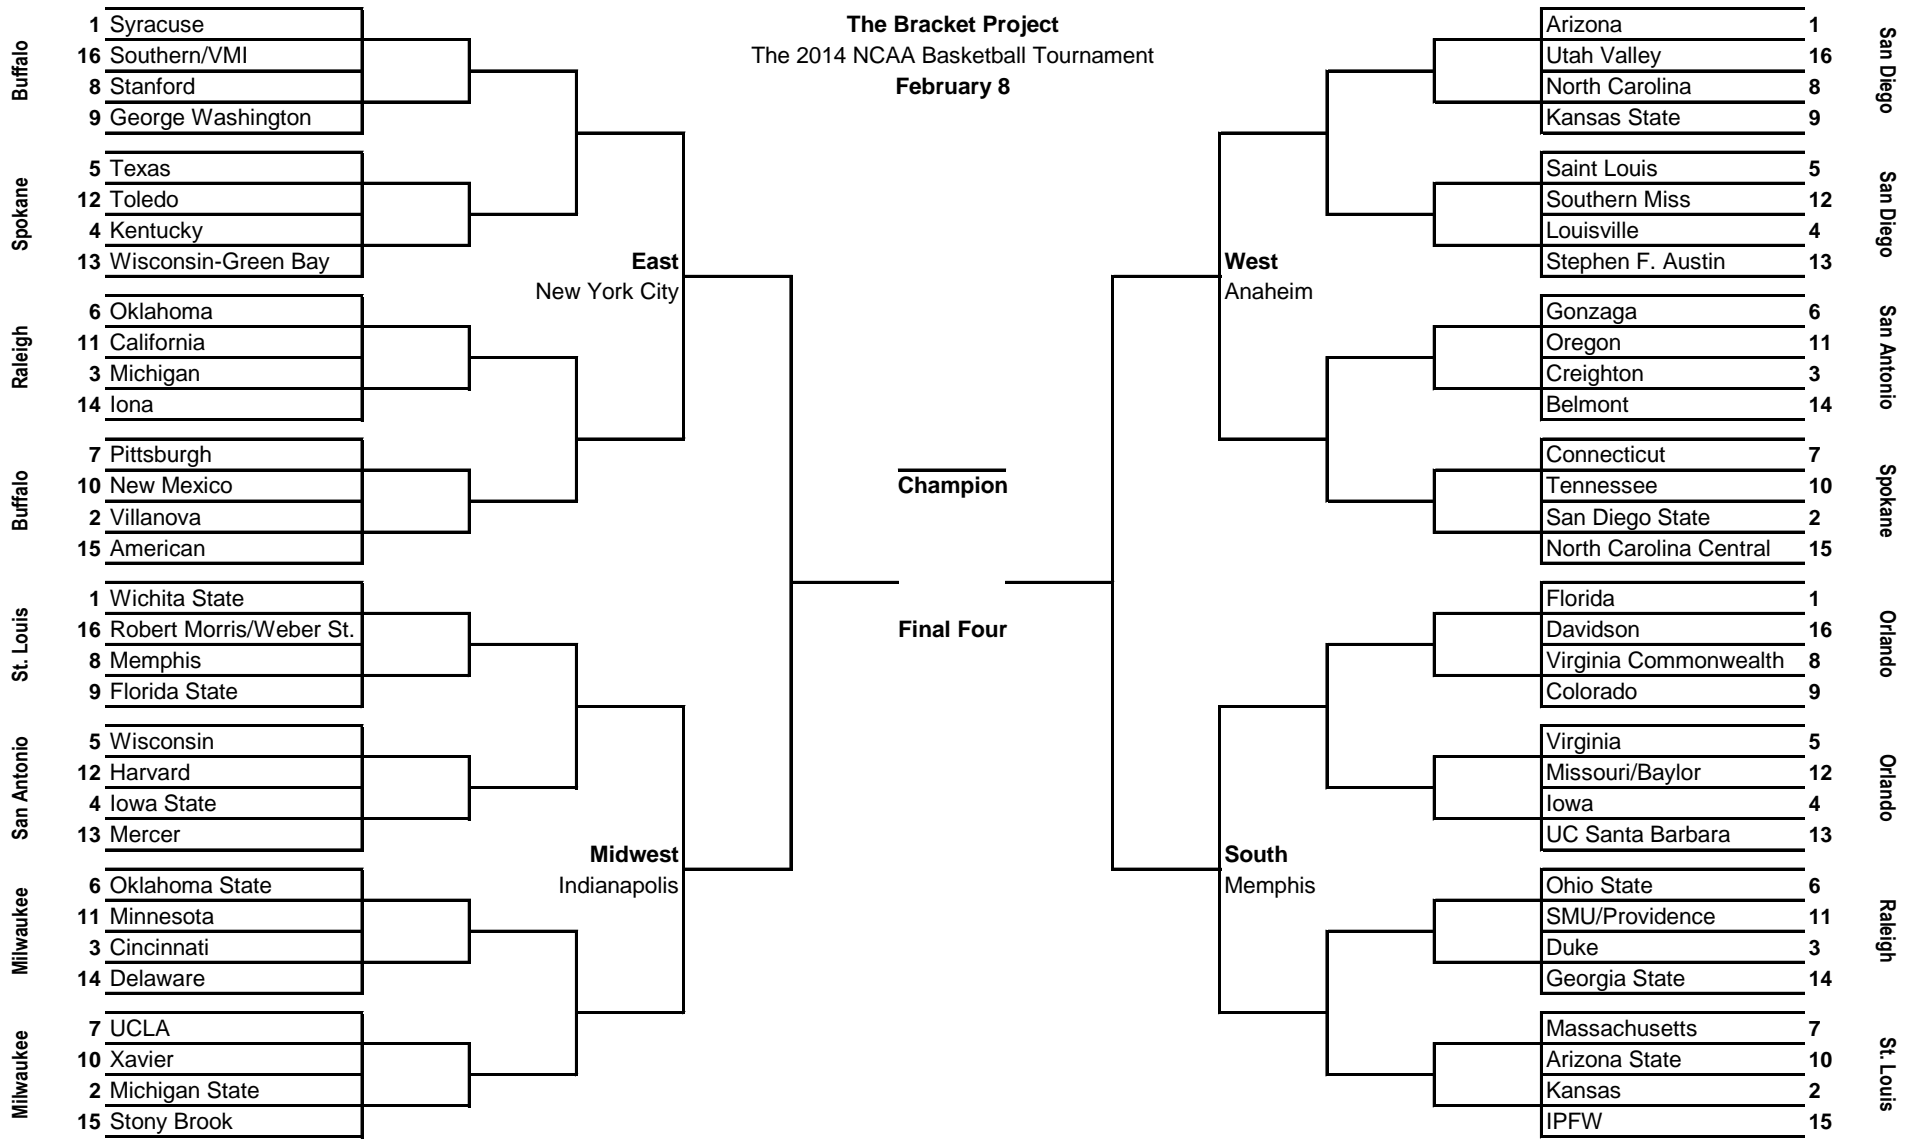

**The Bracket Project**  
The 2014 NCAA Basketball Tournament  
**February 8**

**FIRST ROUND GAME 1**

Southern Methodist
Providence

**FIRST ROUND GAME 2**

Missouri
Baylor

**FIRST ROUND GAME 3**

Robert Morris
Weber State

**FIRST ROUND GAME 4**

Southern
VMI