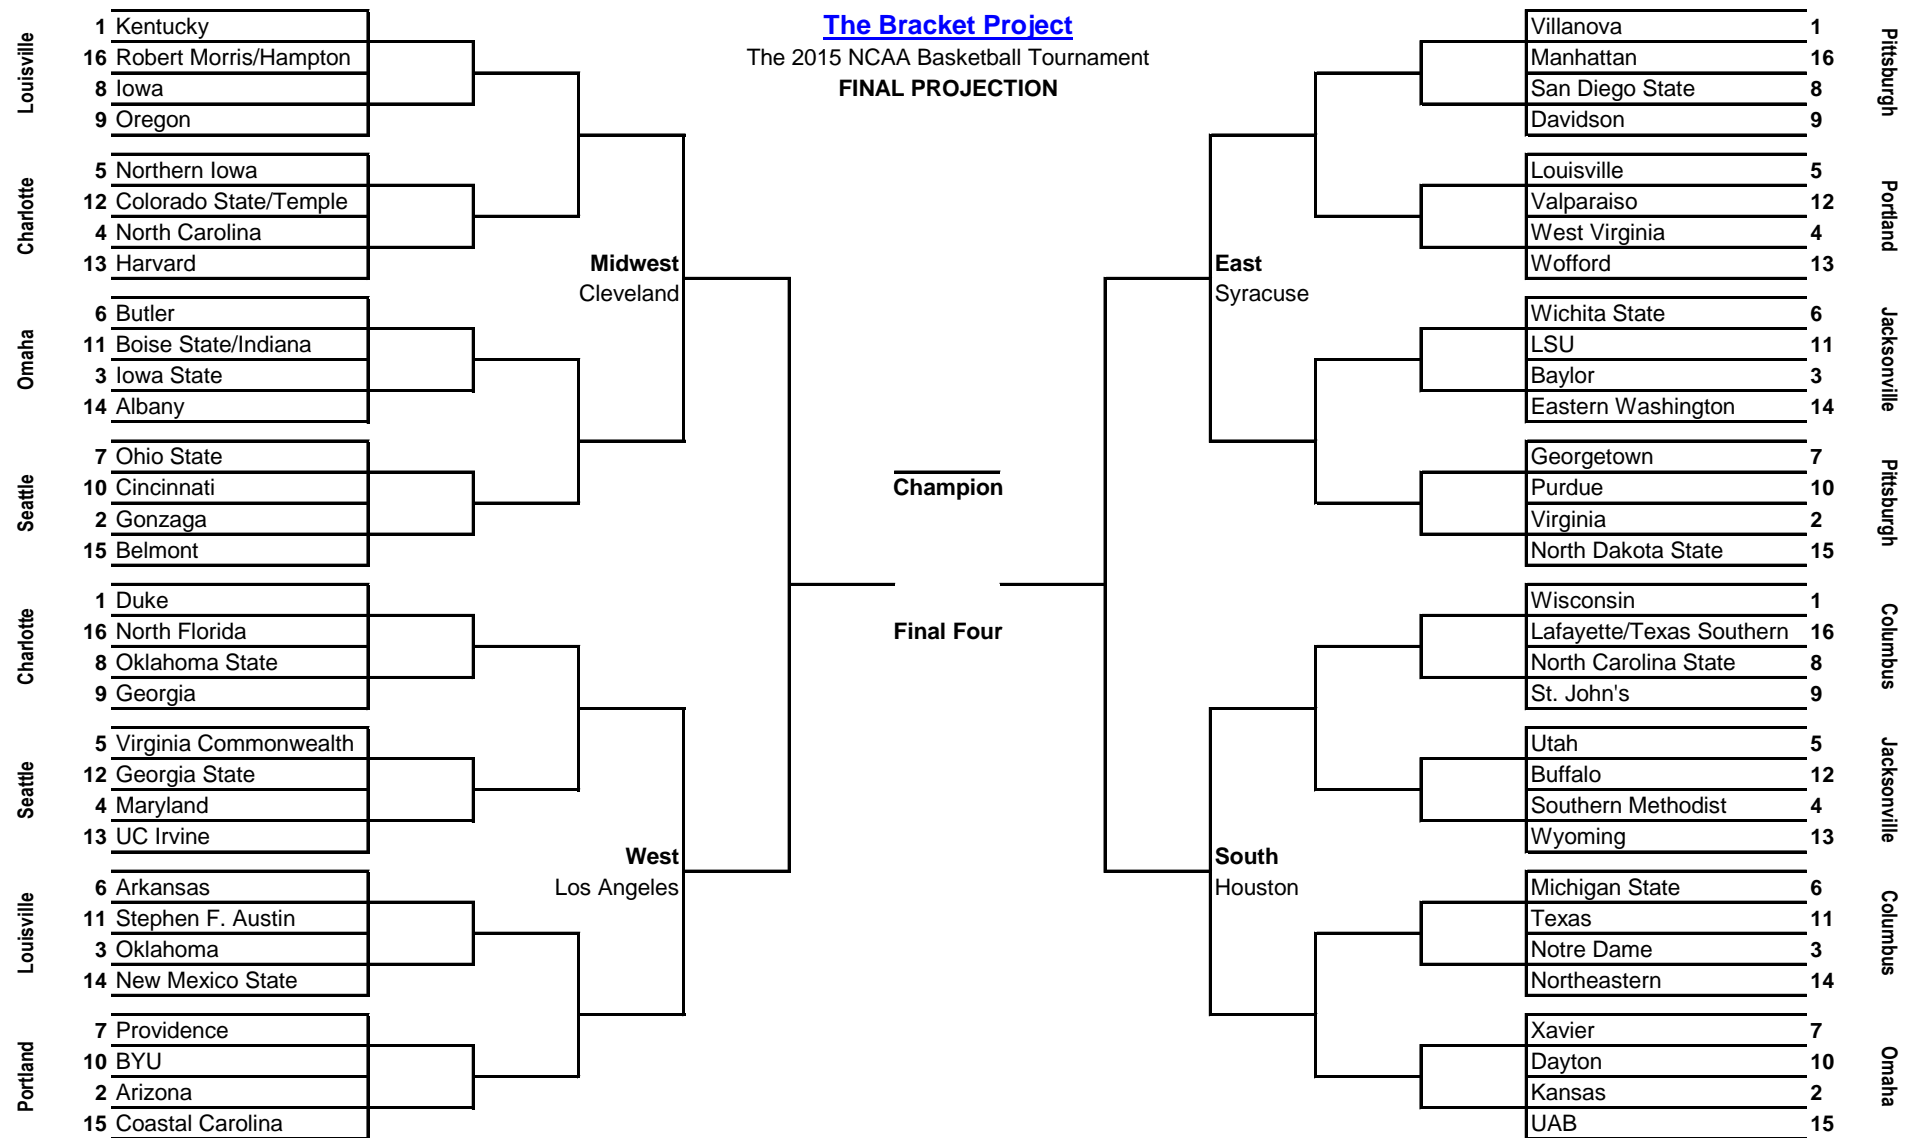

The Bracket Project

The 2015 NCAA Basketball Tournament

FINAL PROJECTION

FIRST ROUND GAME 1

Boise State
Indiana

FIRST ROUND GAME 2

Colorado State
Temple

FIRST ROUND GAME 3

Lafayette
Texas Southern

FIRST ROUND GAME 4

Robert Morris
Hampton